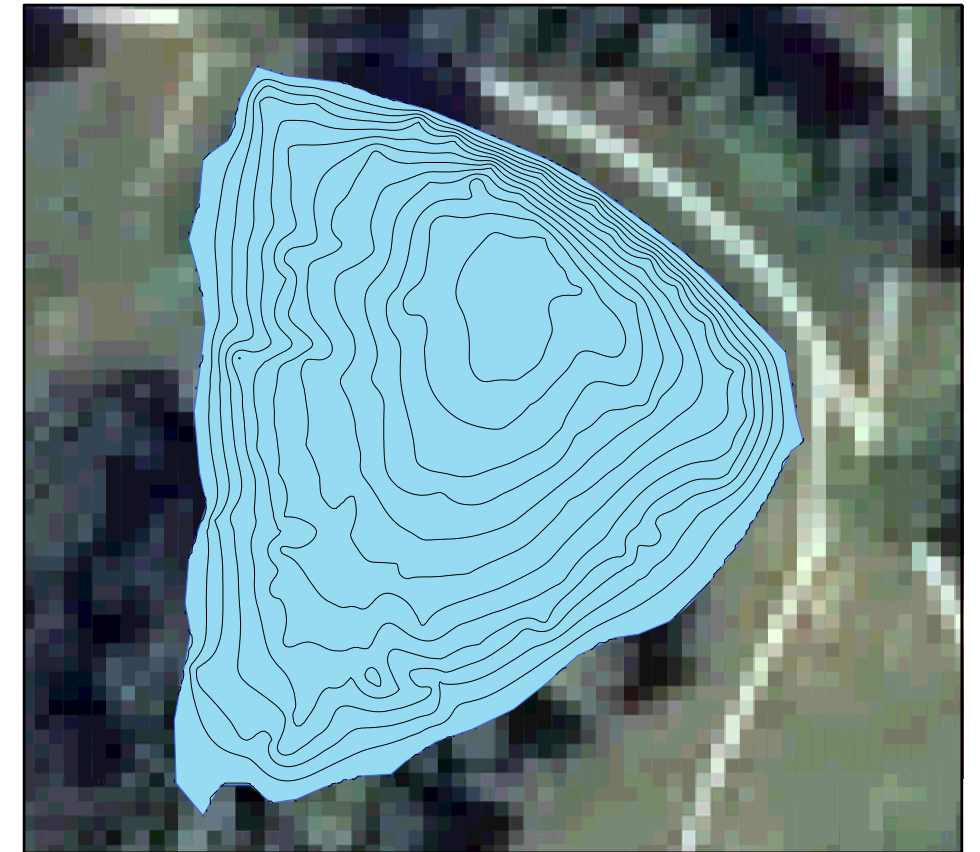

Potter Lake - KU Main Campus

Water depth map

Depth in Feet

One-foot depth contours

Depth measurement locations