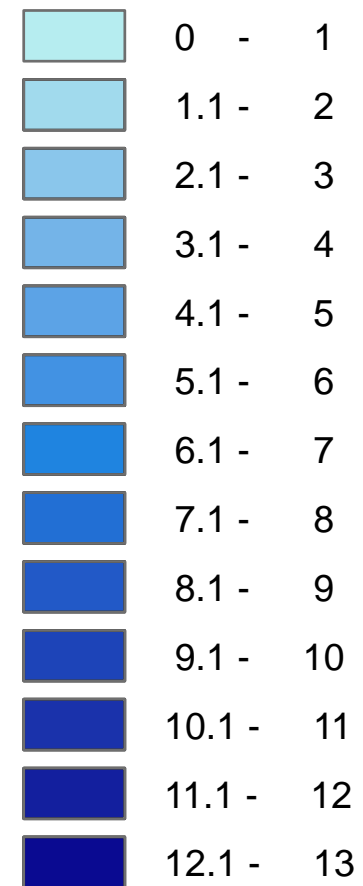

Potter Lake - KU Main Campus

Water depth map

Depth in Feet

One-foot depth contours

Depth measurement locations