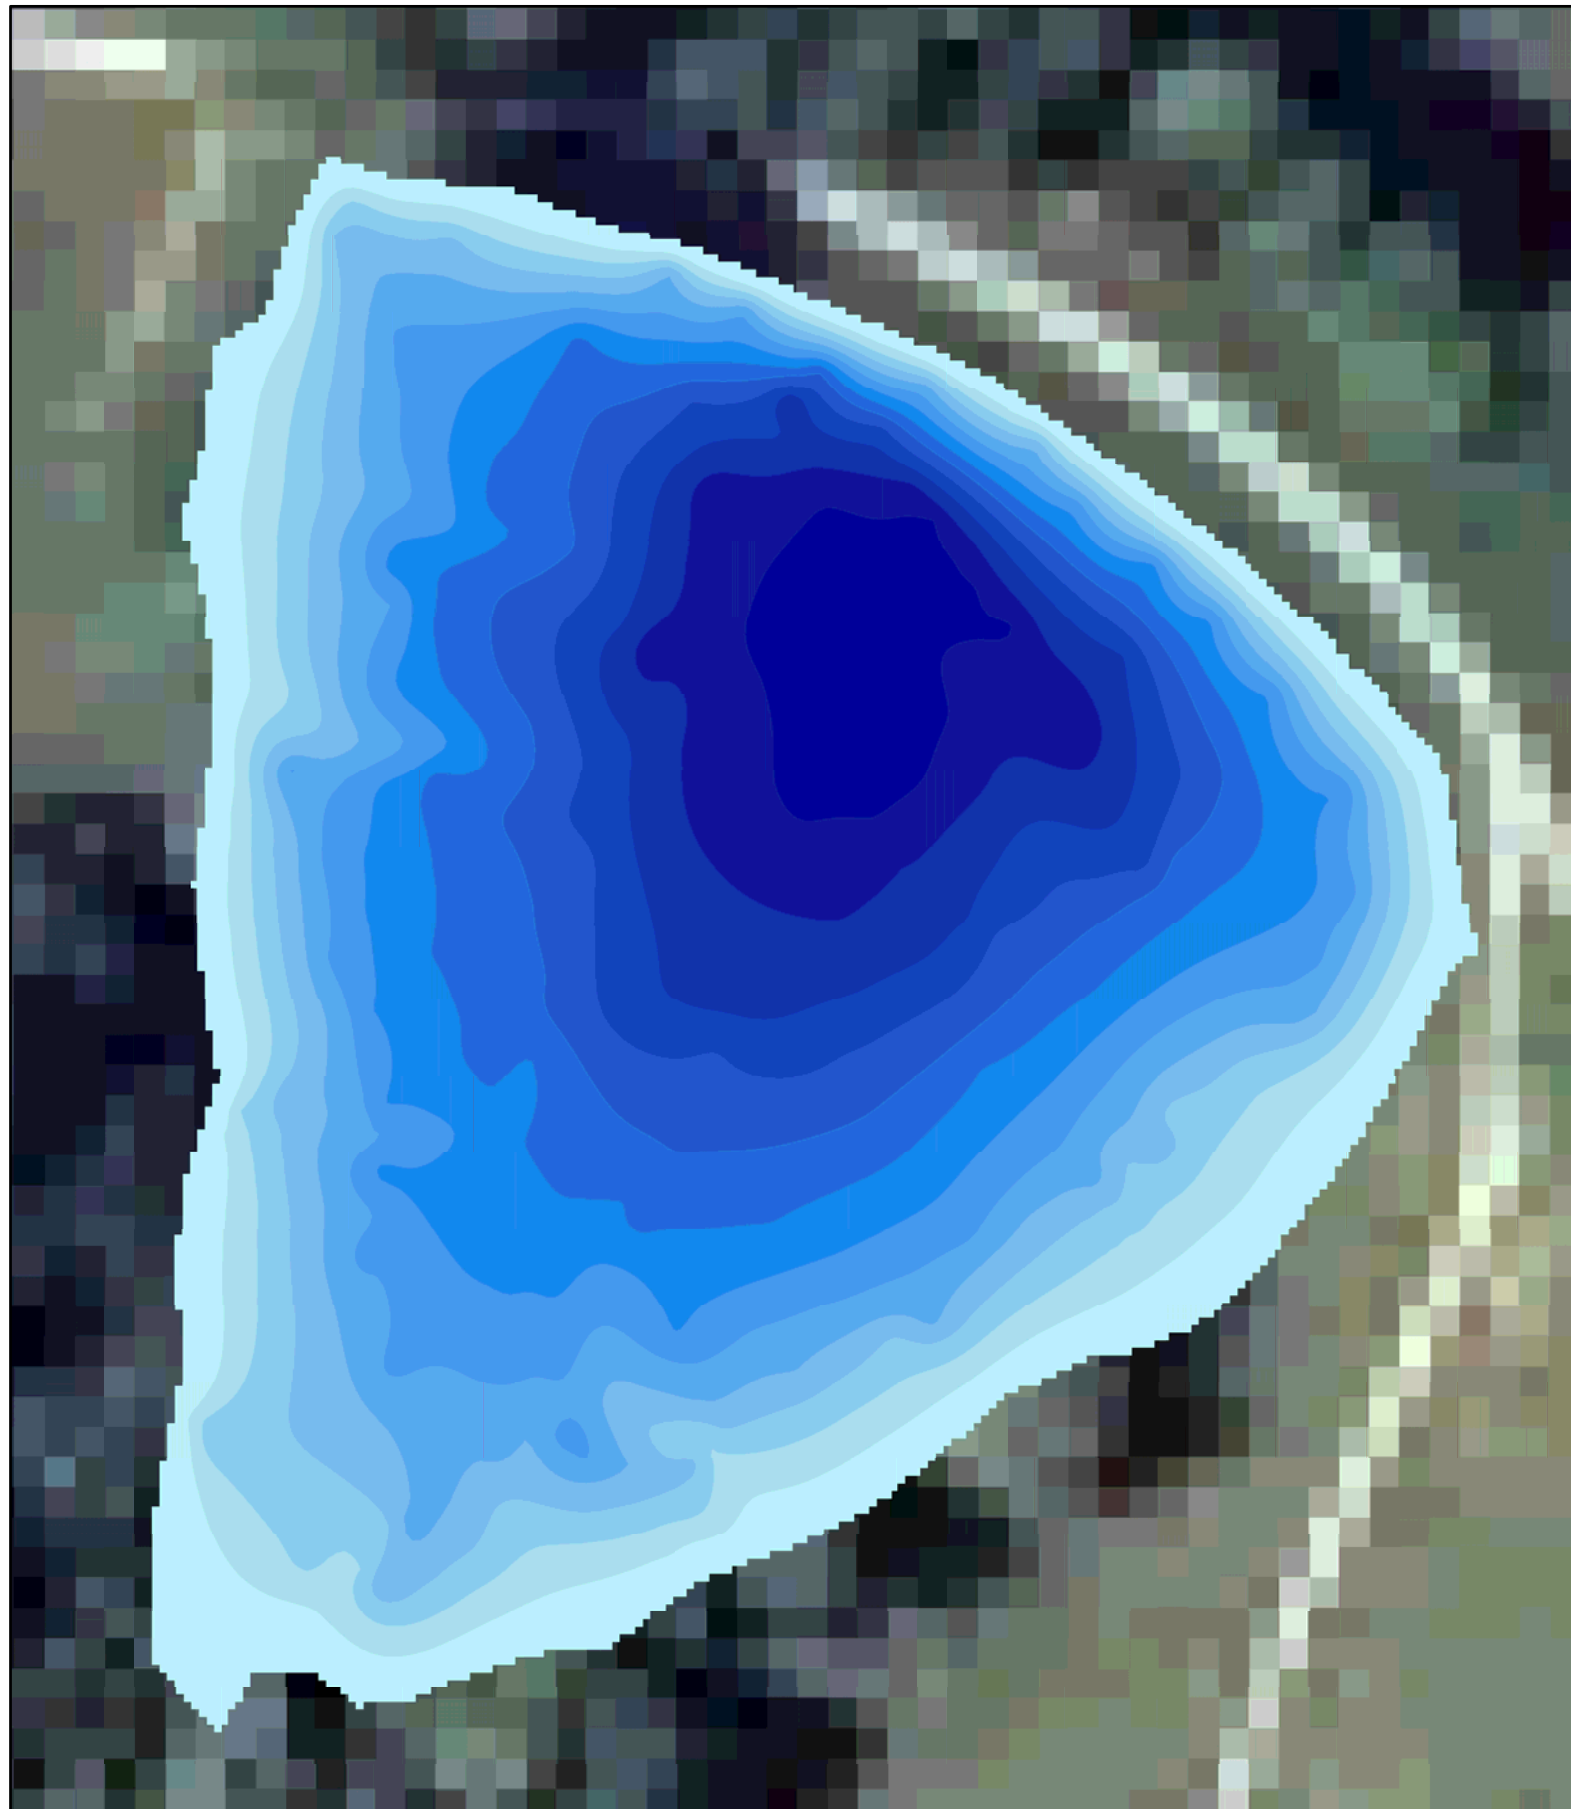

Potter Lake - KU Main Campus

Water depth map

Depth in Feet

One-foot depth contours

Depth measurement locations